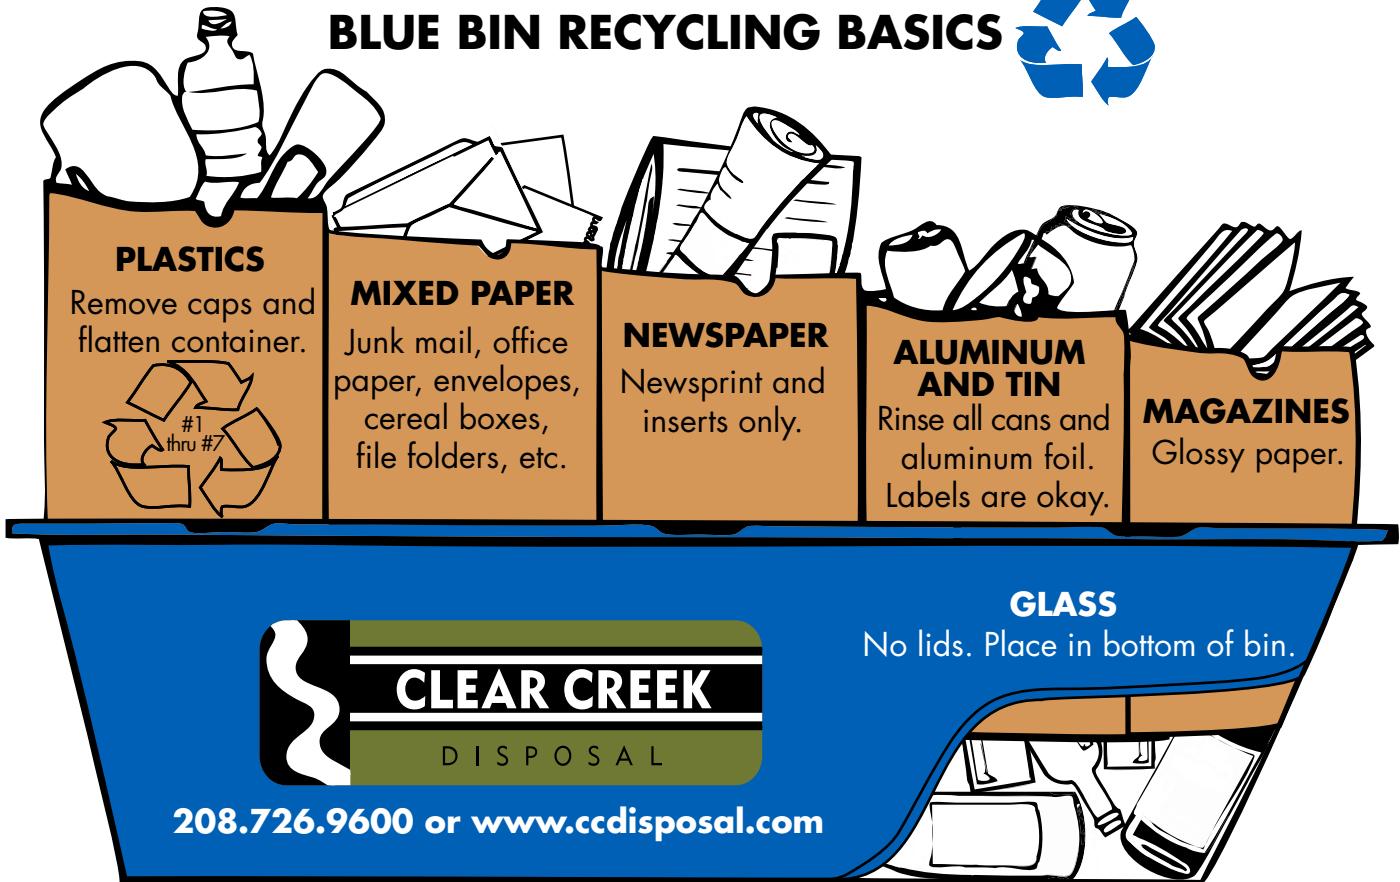

BLUE BIN RECYCLING BASICS

REMINDERS:

- Set Bin out by 7:00am.
- All recyclables must be separated.
- Call for corrugated cardboard pick-up.
- Visit www.ccdisposal.com/recycling_tips.asp for specifics.