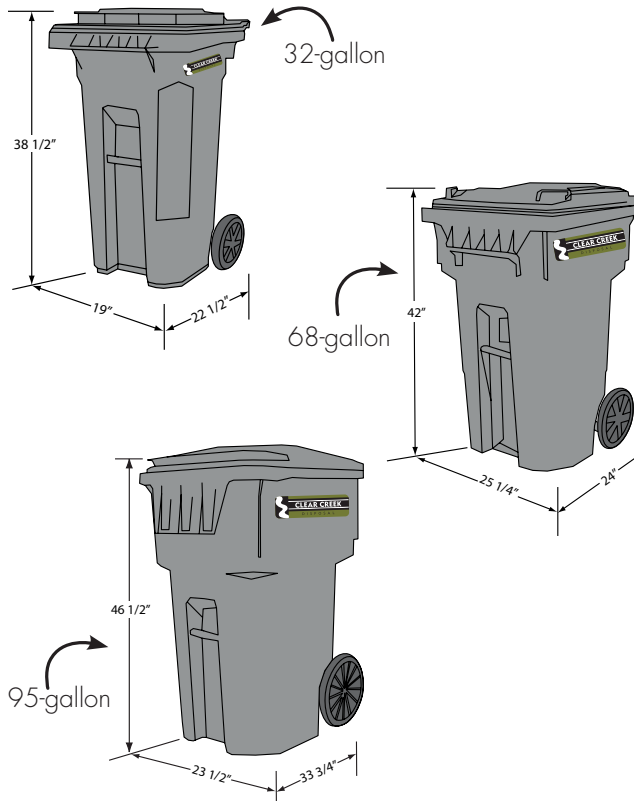

CLEAR CREEK

DISPOSAL

CITY OF BELLEVUE

RESIDENTIAL WASTE DISPOSAL & RECYCLING

TRASH CART/SIZE:

32-Gallon Container	\$13.25/month
68-Gallon Container	\$16.05/month
95-Gallon Container	\$17.50/month
Extra Bag (outside of cart)	\$2.50/bag
Recycling (optional)	\$4.95/month
Unlimited Household Service (95-Gallon Container)	\$19/month

FOR NEW SERVICE: For a rolling cart and recycling bin, call 208.726.9600.

COLLECTION: Trash service includes weekly curbside pickup of household garbage. For collection day, call 726.9600 or look under “Schedules” on our website. Optional recycling collection is also weekly, with curbside pickup of unlimited sorted recyclables. Garbage must be inside the cart, with lid closed, and the cart and recycle bin(s) at the curb for collection by 7a.m. Cart lid should open toward the street. Recycle bin(s) should be at least 18” from the cart.