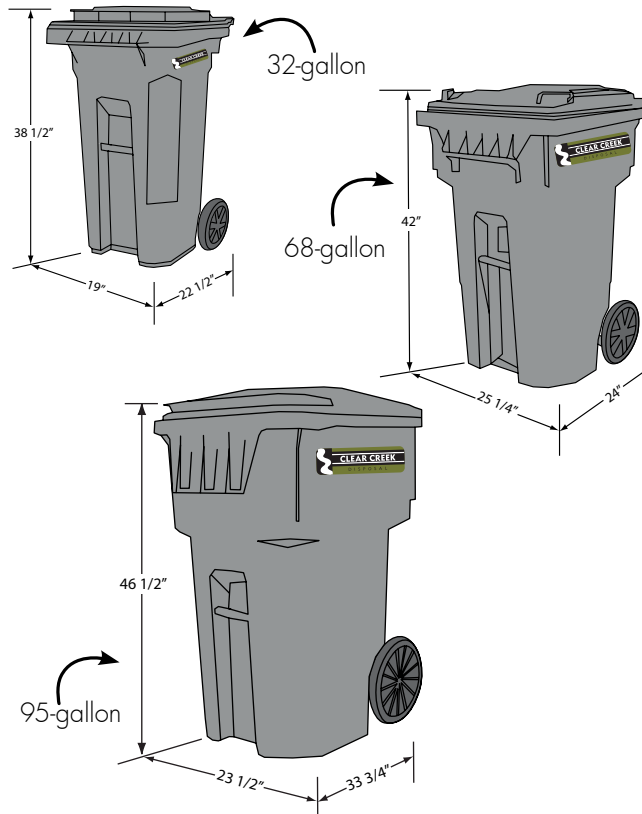

CLEAR CREEK

DISPOSAL

CITY OF BELLEVUE

RESIDENTIAL WASTE DISPOSAL & RECYCLING

TRASH CART/SIZE:

32-Gallon Container	\$13.25/month
68-Gallon Container	\$16.05/month
95-Gallon Container	\$17.50/month
Extra Bag (outside of cart)	\$2.50/bag
Recycling (optional)	\$4.95/month
Unlimited Household Service (95-Gallon Container)	\$19/month

FOR NEW SERVICE: For a rolling cart and recycling bin, call 208.726.9600.

COLLECTION: Trash service includes weekly curbside pickup of household garbage. For collection day, call 726.9600 or look under “Schedules” on our website. Optional recycling collection is also weekly, with curbside pickup of unlimited sorted recyclables. Garbage must be inside the cart, with lid closed, and the cart and recycle bin(s) at the curb for collection by 7a.m. Cart lid should open toward the street. Recycle bin(s) should be at least 18” from the cart.