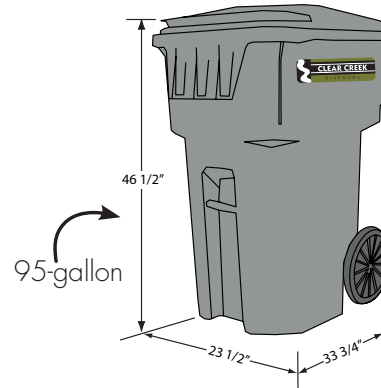

## RESIDENTIAL WASTE DISPOSAL & RECYCLING

**TRASH CART/SIZE:** Ketchum residents receive a 95-gallon cart, unless the 32- or 68-gallon cart is requested. Additional carts are \$3.30 per quarter, per cart.