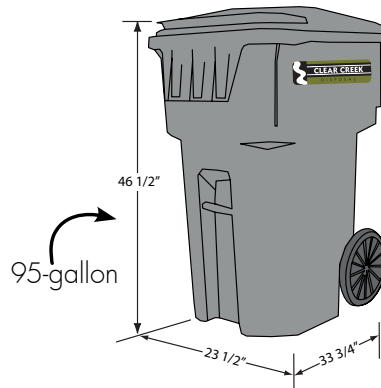

## RESIDENTIAL WASTE DISPOSAL & RECYCLING

**TRASH CART/SIZE:** Sun Valley residents receive a 95-gallon cart, unless the 32- or 68-gallon cart is requested. Additional carts are free.

**RECYCLING BINS:** Recycling services are provided at no extra charge. Up to six bins per household and labels are available free. (Recycling details provided on next page.) Residents can select the traditional 18-gallon blue bin, if preferred.