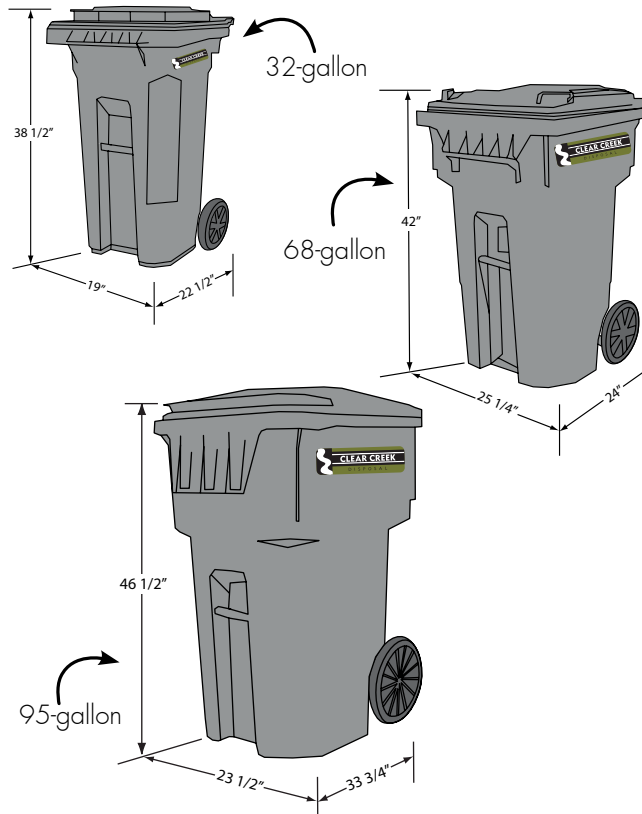

CLEAR CREEK

DISPOSAL

CITY OF BELLEVUE

RESIDENTIAL WASTE DISPOSAL & RECYCLING

TRASH CART/SIZE:

32-Gallon Container	\$13.25/month
68-Gallon Container	\$16.05/month
95-Gallon Container	\$17.50/month
Extra Bag (outside of cart)	\$2.50/bag
Recycling (optional)	\$4.95/month
Unlimited Household Service (95-Gallon Container)	\$19/month

FOR NEW SERVICE: For a rolling cart and recycling bin, call 208.726.9600.

COLLECTION: Trash service includes weekly curbside pickup of household garbage. For collection day, call 726.9600 or look under "Schedules" on our website. Optional recycling collection is also weekly, with curbside pickup of unlimited sorted recyclables. Garbage must be inside the cart, with lid closed, and the cart and recycle bin(s) at the curb for collection by 7 a.m. Cart lid should open toward the street. Recycle bin(s) should be at least 18" from the cart.